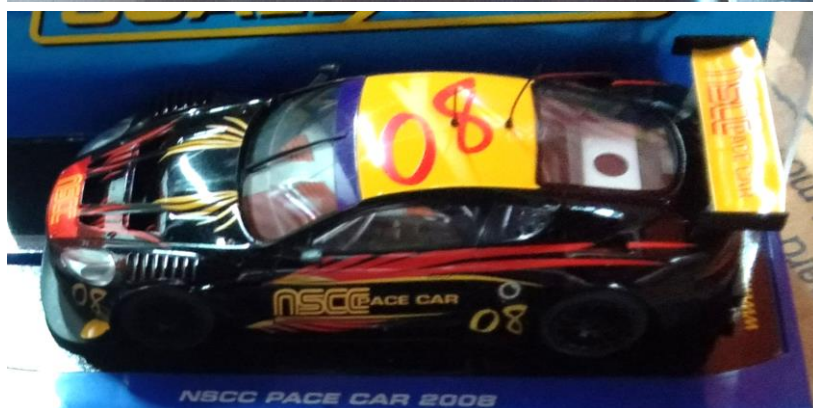

Lot 149

C2935A Aston-Martin
DBR9 NSCC Weekend